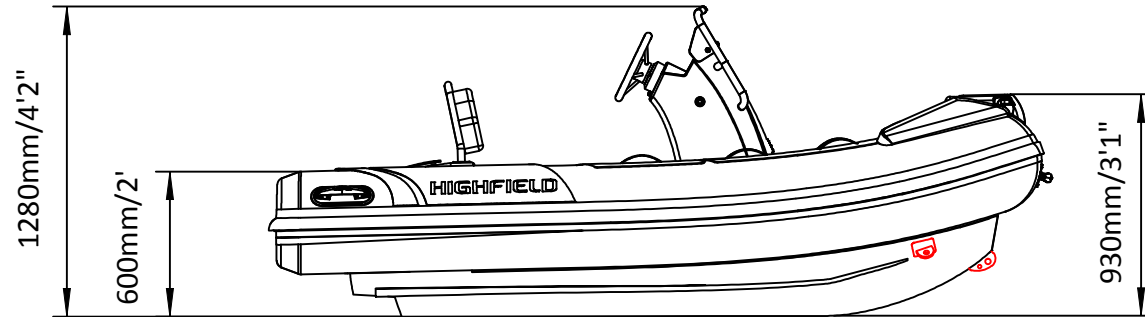

SPORT 330

SPECIFICATIONS

SPECIFICATIONS AND MAXIMUM CAPACITIES (Subject to change without notice. Tolerances: dimensions ±2.5%, weights ±5%)

MODEL	ISO 6185 PART	ISO 6185	Crew		#	Weight		Shaft	Outboard Engine		Sundeck		Tow post		/		Fuel Tank Capacity		Wet Weight (Approximate) 30HP (22.38KW) +Fuel		AIR CHAMBERS	Pressure					
			KG	LB		KG	LB		KG	LB	KG	LB	KG	LB	KG	LB	L	GAL	KG	LB		PSI	BAR				
			Max power KW	Max weight HP		KG	LB		KG	LB	KG	LB	KG	LB	KG	LB	KG	LB	KG	LB		PSI	BAR				
SPORT 330	3	C	549	1211	5	375	827	L	22.38	30	124.1	274	199	439	6	13.2	6.5	14.3	/	/	30	8	346	763	3	3.63	0.25

Boat weight includes: console

2021V4

SPORT 330

SPECIFICATIONS

SPECIFICATIONS AND MAXIMUM CAPACITIES (Subject to change without notice. Tolerances: dimensions ±2.5%, weights ±5%)

MODEL	ISO 6185 PART	ISO 6185			#			Shaft	Outboard Engine				Sundeck		Tow post		/		Fuel Tank Capacity		Wet Weight (Approximate) 30HP (22.38KW) +Fuel		AIR CHAMBERS				
			KG	LB		KG	LB		KG	LB	KG	LB	KG	LB	KG	LB	L	GAL	KG	LB	PSI	BAR					
SPORT 330	3	C	549	1211	5	375	827	L	22.38	30	124.1	274	199	439	6	13.2	6.5	14.3	/	/	30	8	346	763	3	3.63	0.25

Boat weight includes: console