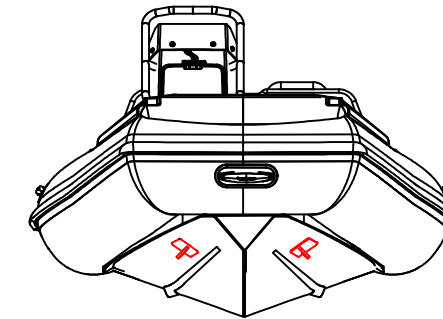

SPORT 330

SPECIFICATIONS

SPECIFICATIONS AND MAXIMUM CAPACITIES (Subject to change without notice. Tolerances: dimensions ±2.5%, weights ±5%)

MODEL	ISO 6185 PART	ISO 6185	Crew		#	Weight		Shaft	Outboard Engine		Sundeck		Tow post		/		Fuel Tank Capacity		Wet Weight (Approximate) 30HP (22.38KW) +Fuel		AIR CHAMBERS	Pressure					
			KG	LB		KG	LB		KG	LB	KG	LB	KG	LB	KG	LB	L	GAL	KG	LB		PSI	BAR				
			Max power KW	Max weight HP		KG	LB		KG	LB	KG	LB	KG	LB	KG	LB	KG	LB	KG	LB		PSI	BAR				
SPORT 330	3	C	549	1211	5	375	827	L	22.38	30	124.1	274	199	439	6	13.2	6.5	14.3	/	/	30	8	346	763	3	3.63	0.25

Boat weight includes: console

2021V4

SPORT 330

SPECIFICATIONS

SPECIFICATIONS AND MAXIMUM CAPACITIES (Subject to change without notice. Tolerances: dimensions ±2.5%, weights ±5%)

MODEL	ISO 6185 PART	ISO 6185			#			Shaft	Outboard Engine				Sundeck		Tow post		/		Fuel Tank Capacity		Wet Weight (Approximate) 30HP (22.38KW) +Fuel		AIR CHAMBERS				
			KG	LB		KG	LB		KG	LB	KG	LB	KG	LB	KG	LB	L	GAL	KG	LB	PSI	BAR					
SPORT 330	3	C	549	1211	5	375	827	L	22.38	30	124.1	274	199	439	6	13.2	6.5	14.3	/	/	30	8	346	763	3	3.63	0.25