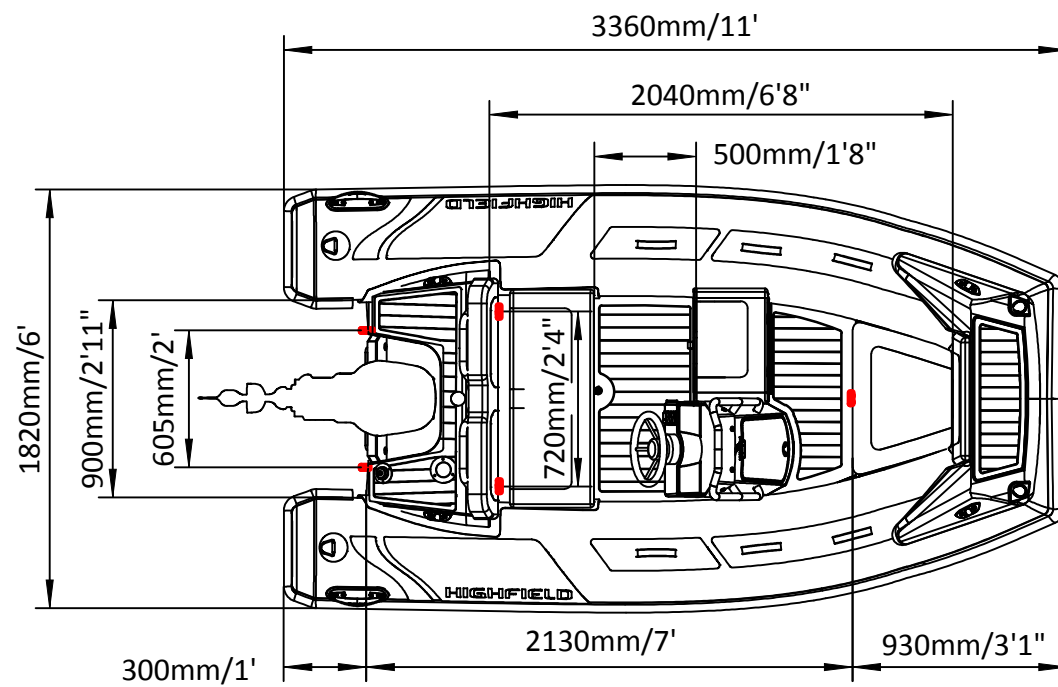

SPORT 330

SPECIFICATIONS

SPECIFICATIONS AND MAXIMUM CAPACITIES (Subject to change without notice. Tolerances: dimensions ±2.5%, weights ±5%)

MODEL	ISO 6185 PART	ISO 6185	Crew		#	Weight		Shaft	Outboard Engine		Sundeck		Tow post		/		Fuel Tank Capacity		Wet Weight (Approximate) 30HP (22.38KW) +Fuel		AIR CHAMBERS	Pressure					
			KG	LB		KG	LB		KG	LB	KG	LB	KG	LB	KG	LB	L	GAL	KG	LB		PSI	BAR				
			Max power KW	Max weight HP		KG	LB		KG	LB	KG	LB	KG	LB	KG	LB	KG	LB	KG	LB		PSI	BAR				
SPORT 330	3	C	549	1211	5	375	827	L	22.38	30	124.1	274	199	439	6	13.2	6.5	14.3	/	/	30	8	346	763	3	3.63	0.25

Boat weight includes: console

2021V4

SPORT 330

SPECIFICATIONS

SPECIFICATIONS AND MAXIMUM CAPACITIES (Subject to change without notice. Tolerances: dimensions ±2.5%, weights ±5%)

MODEL	ISO 6185 PART	ISO 6185			#			Shaft	Outboard Engine				Sundeck		Tow post		/		Fuel Tank Capacity		Wet Weight (Approximate) 30HP (22.38KW) +Fuel		AIR CHAMBERS				
			KG	LB		KG	LB		KG	LB	KG	LB	KG	LB	KG	LB	L	GAL	KG	LB	PSI	BAR					
SPORT 330	3	C	549	1211	5	375	827	L	22.38	30	124.1	274	199	439	6	13.2	6.5	14.3	/	/	30	8	346	763	3	3.63	0.25

Boat weight includes: console