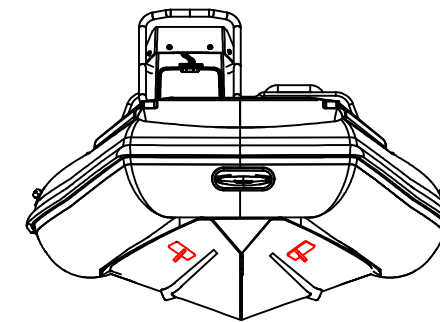

SPORT 330

SPECIFICATIONS

SPECIFICATIONS AND MAXIMUM CAPACITIES (Subject to change without notice. Tolerances: dimensions ±2.5%, weights ±5%)

MODEL	ISO 6185 PART	ISO 6185	Crew		#	Weight		Shaft	Outboard Engine		Sundeck		Tow post		/		Fuel Tank Capacity		Wet Weight (Approximate) 30HP (22.38KW) +Fuel		AIR CHAMBERS	Pressure					
			KG	LB		KG	LB		KG	LB	KG	LB	KG	LB	KG	LB	L	GAL	KG	LB		PSI	BAR				
			Max power KW	Max weight HP		KG	LB		KG	LB	KG	LB	KG	LB	KG	LB	KG	LB	KG	LB		PSI	BAR				
SPORT 330	3	C	549	1211	5	375	827	L	22.38	30	124.1	274	199	439	6	13.2	6.5	14.3	/	/	30	8	346	763	3	3.63	0.25

Boat weight includes: console

2021V4

SPORT 330

SPECIFICATIONS

SPECIFICATIONS AND MAXIMUM CAPACITIES (Subject to change without notice. Tolerances: dimensions ±2.5%, weights ±5%)

MODEL	ISO 6185 PART	ISO 6185			#			Shaft	Outboard Engine				Sundeck		Tow post		/		Fuel Tank Capacity		Wet Weight (Approximate) 30HP (22.38KW) +Fuel		AIR CHAMBERS				
			KG	LB		KG	LB		KG	LB	KG	LB	KG	LB	KG	LB	L	GAL	KG	LB	PSI	BAR					
SPORT 330	3	C	549	1211	5	375	827	L	22.38	30	124.1	274	199	439	6	13.2	6.5	14.3	/	/	30	8	346	763	3	3.63	0.25

Boat weight includes: console