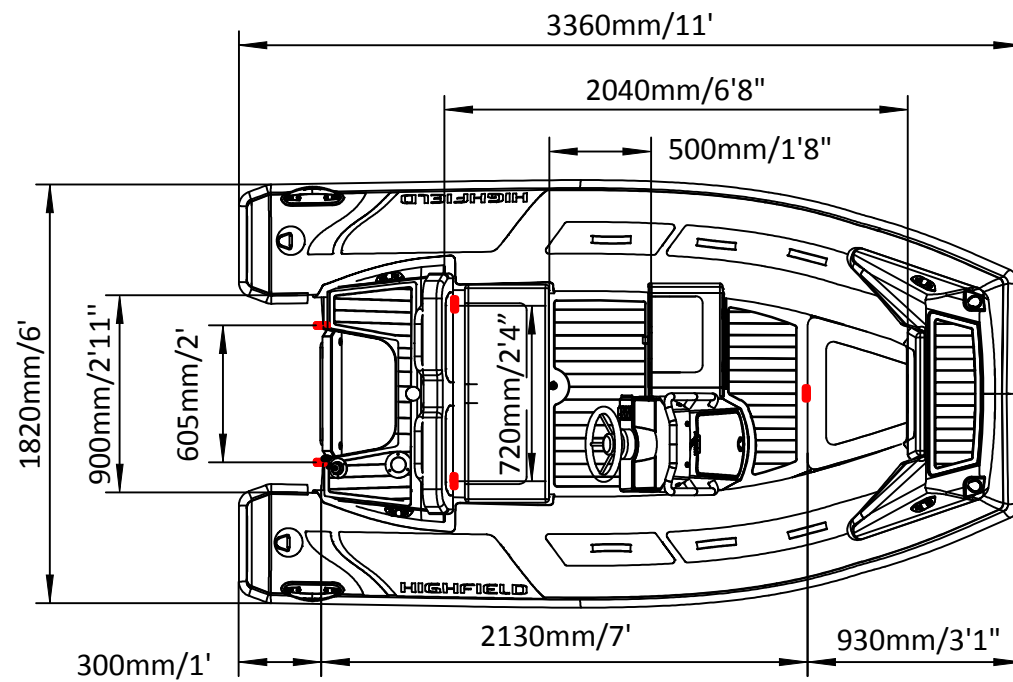

SPORT 330

SPECIFICATIONS

SPECIFICATIONS AND MAXIMUM CAPACITIES (Subject to change without notice. Tolerances: dimensions ±2.5%, weights ±5%)

MODEL	ISO 6185 PART	ISO 6185	Crew		#	Weight		Shaft	Outboard Engine		Sundeck		Tow post		/		Fuel Tank Capacity		Wet Weight (Approximate) 30HP (22.38KW) +Fuel		AIR CHAMBERS	Pressure					
			KG	LB		KG	LB		KG	LB	KG	LB	KG	LB	KG	LB	L	GAL	KG	LB		PSI	BAR				
			Max power KW	Max weight HP		KG	LB		KG	LB	KG	LB	KG	LB	KG	LB	KG	LB	KG	LB		PSI	BAR				
SPORT 330	3	C	549	1211	5	375	827	L	22.38	30	124.1	274	199	439	6	13.2	6.5	14.3	/	/	30	8	346	763	3	3.63	0.25

Boat weight includes: console

2021V4

SPORT 330

SPECIFICATIONS

SPECIFICATIONS AND MAXIMUM CAPACITIES (Subject to change without notice. Tolerances: dimensions ±2.5%, weights ±5%)

MODEL	ISO 6185 PART	ISO 6185			#			Shaft	Outboard Engine				Sundeck		Tow post		/		Fuel Tank Capacity		Wet Weight (Approximate) 30HP (22.38KW) +Fuel		AIR CHAMBERS				
			KG	LB		KG	LB		KG	LB	KG	LB	KG	LB	KG	LB	L	GAL	KG	LB	PSI	BAR					
SPORT 330	3	C	549	1211	5	375	827	L	22.38	30	124.1	274	199	439	6	13.2	6.5	14.3	/	/	30	8	346	763	3	3.63	0.25

Boat weight includes: console