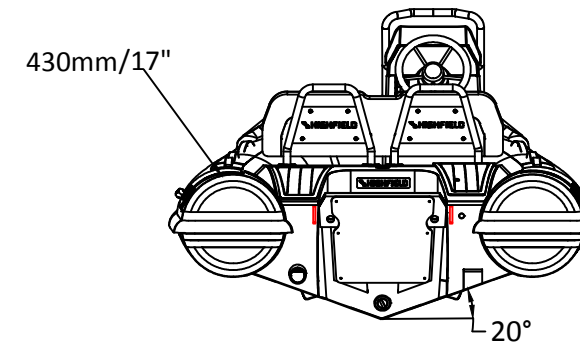

SPORT 330

SPECIFICATIONS

SPECIFICATIONS AND MAXIMUM CAPACITIES (Subject to change without notice. Tolerances: dimensions ±2.5%, weights ±5%)

MODEL	ISO 6185 PART	ISO 6185	Crew		#	Weight		Shaft	Outboard Engine		Sundeck		Tow post		/		Fuel Tank Capacity		Wet Weight (Approximate) 30HP (22.38KW) +Fuel		AIR CHAMBERS	Pressure					
			KG	LB		KG	LB		KG	LB	KG	LB	KG	LB	KG	LB	L	GAL	KG	LB		PSI	BAR				
			Max power KW	Max weight HP		KG	LB		KG	LB	KG	LB	KG	LB	KG	LB	KG	LB	KG	LB		PSI	BAR				
SPORT 330	3	C	549	1211	5	375	827	L	22.38	30	124.1	274	199	439	6	13.2	6.5	14.3	/	/	30	8	346	763	3	3.63	0.25

Boat weight includes: console

2021V4

SPORT 330

SPECIFICATIONS

SPECIFICATIONS AND MAXIMUM CAPACITIES (Subject to change without notice. Tolerances: dimensions ±2.5%, weights ±5%)

MODEL	ISO 6185 PART	ISO 6185			#			Shaft	Outboard Engine				Sundeck		Tow post		/		Fuel Tank Capacity		Wet Weight (Approximate) 30HP (22.38KW) +Fuel		AIR CHAMBERS				
			KG	LB		KG	LB		KG	LB	KG	LB	KG	LB	KG	LB	L	GAL	KG	LB	PSI	BAR					
SPORT 330	3	C	549	1211	5	375	827	L	22.38	30	124.1	274	199	439	6	13.2	6.5	14.3	/	/	30	8	346	763	3	3.63	0.25