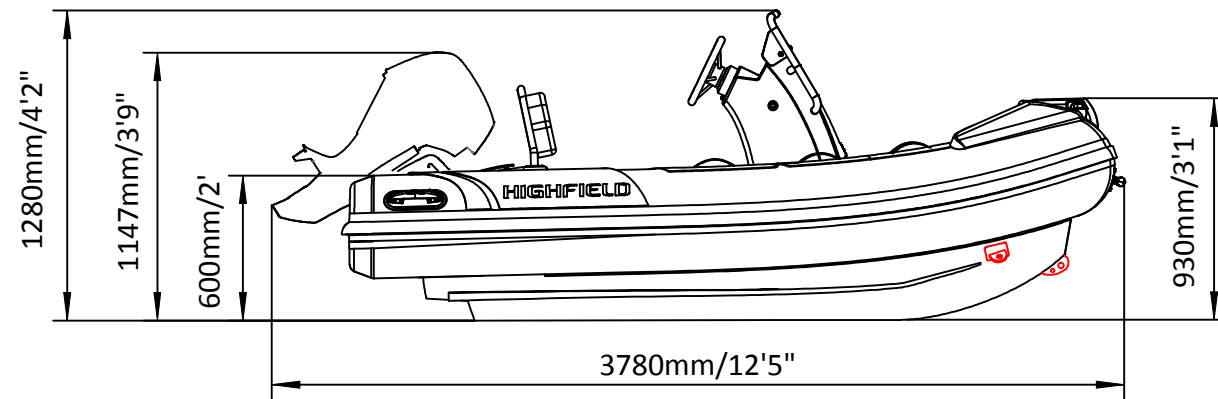

SPORT 330

SPECIFICATIONS

SPECIFICATIONS AND MAXIMUM CAPACITIES (Subject to change without notice. Tolerances: dimensions ±2.5%, weights ±5%)

MODEL	ISO 6185 PART	ISO 6185	Crew		#	Weight		Shaft	Outboard Engine		Sundeck		Tow post		/		Fuel Tank Capacity		Wet Weight (Approximate) 30HP (22.38KW) +Fuel		AIR CHAMBERS	Pressure					
			KG	LB		KG	LB		KG	LB	KG	LB	KG	LB	KG	LB	L	GAL	KG	LB		PSI	BAR				
			Max power KW	Max weight HP		KG	LB		KG	LB	KG	LB	KG	LB	KG	LB	KG	LB	KG	LB		PSI	BAR				
SPORT 330	3	C	549	1211	5	375	827	L	22.38	30	124.1	274	199	439	6	13.2	6.5	14.3	/	/	30	8	346	763	3	3.63	0.25

Boat weight includes: console

2021V4

SPORT 330

SPECIFICATIONS

SPECIFICATIONS AND MAXIMUM CAPACITIES (Subject to change without notice. Tolerances: dimensions ±2.5%, weights ±5%)

MODEL	ISO 6185 PART	ISO 6185			#			Shaft	Outboard Engine				Sundeck		Tow post		/		Fuel Tank Capacity		Wet Weight (Approximate) 30HP (22.38KW) +Fuel		AIR CHAMBERS				
			KG	LB		KG	LB		KG	LB	KG	LB	KG	LB	KG	LB	L	GAL	KG	LB	PSI	BAR					
SPORT 330	3	C	549	1211	5	375	827	L	22.38	30	124.1	274	199	439	6	13.2	6.5	14.3	/	/	30	8	346	763	3	3.63	0.25

Boat weight includes: console