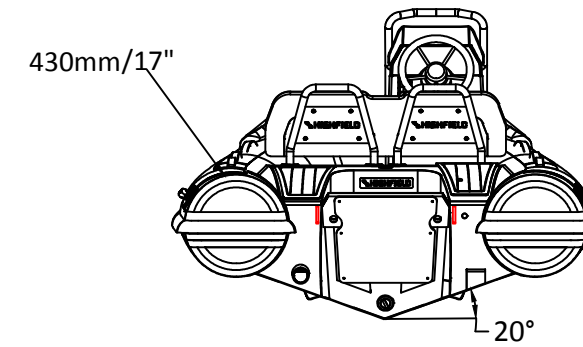

SPORT 330

SPECIFICATIONS

SPECIFICATIONS AND MAXIMUM CAPACITIES (Subject to change without notice. Tolerances: dimensions ±2.5%, weights ±5%)

MODEL	ISO 6185 PART	ISO 6185	Crew		#	Weight		Shaft	Outboard Engine		Sundeck		Tow post		/		Fuel Tank Capacity		Wet Weight (Approximate) 30HP (22.38KW) +Fuel		AIR CHAMBERS	Pressure					
			KG	LB		KG	LB		KG	LB	KG	LB	KG	LB	KG	LB	L	GAL	KG	LB		PSI	BAR				
			Max power KW	Max weight HP		KG	LB		KG	LB	KG	LB	KG	LB	KG	LB	KG	LB	KG	LB		PSI	BAR				
SPORT 330	3	C	549	1211	5	375	827	L	22.38	30	124.1	274	199	439	6	13.2	6.5	14.3	/	/	30	8	346	763	3	3.63	0.25

Boat weight includes: console

2021V4

SPORT 330

SPECIFICATIONS

SPECIFICATIONS AND MAXIMUM CAPACITIES (Subject to change without notice. Tolerances: dimensions ±2.5%, weights ±5%)

MODEL	ISO 6185 PART	ISO 6185			#			Shaft	Outboard Engine				Sundeck		Tow post		/		Fuel Tank Capacity		Wet Weight (Approximate) 30HP (22.38KW) +Fuel		AIR CHAMBERS				
			KG	LB		KG	LB		KG	LB	KG	LB	KG	LB	KG	LB	L	GAL	KG	LB	PSI	BAR					
SPORT 330	3	C	549	1211	5	375	827	L	22.38	30	124.1	274	199	439	6	13.2	6.5	14.3	/	/	30	8	346	763	3	3.63	0.25