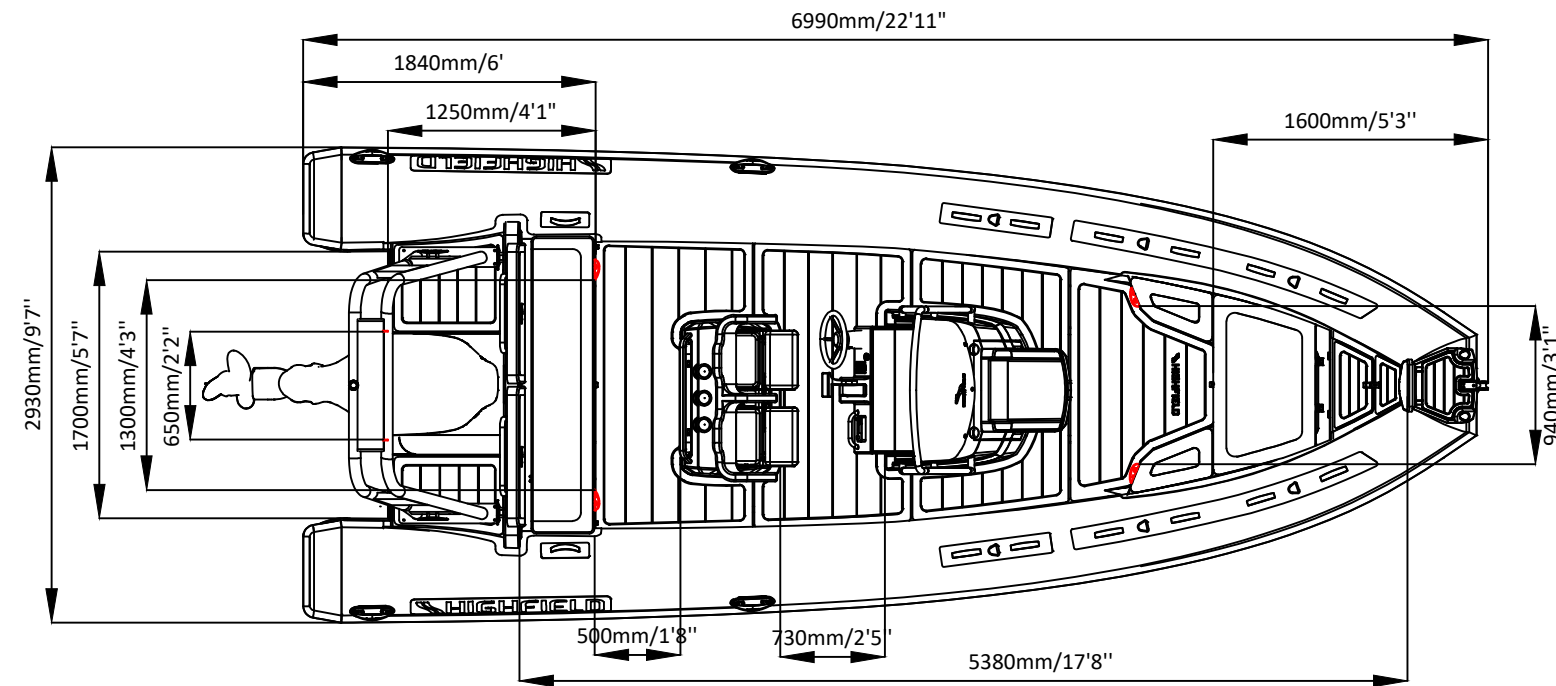

2023 SPORT 700

SPECIFICATIONS

SPECIFICATIONS AND MAXIMUM CAPACITIES (Subject to change without notice. Tolerances: dimensions ±2.5%, weights ±5%)

MODEL	ISO 6185 PART	ISO 6185	Passengers		#	Weight		Shaft	Outboard Engine		Sundeck		Rollbar		Tow post		Fuel tank Capacity		Wet Weight (Approximate) 250HP (186.5KW) +Fuel		AIR CHAMBERS	Pressure					
			KG	LB		KG	LB		KG	LB	KG	LB	KG	LB	KG	LB	KG	LB	KG	LB		PSI	BAR				
SP700	3	C	1503	3312	14	1050	2315	XL	186.5	250	312.5	689	1023	2255	9	19	24	53	/	/	285	75	1542	3400	6	3.63	0.25

Boat weight includes: console ,seat, Shower kit, Platform