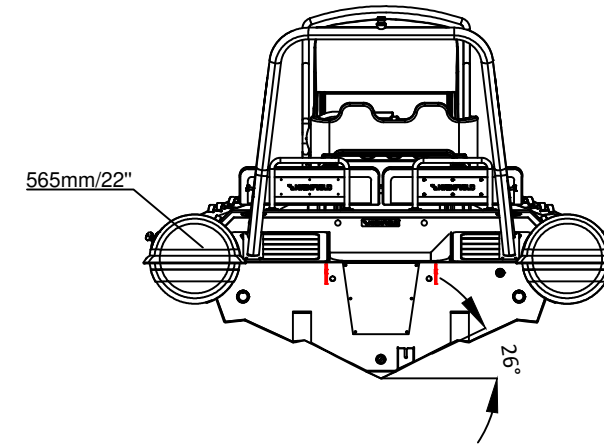

2023 SPORT 700

SPECIFICATIONS

SPECIFICATIONS AND MAXIMUM CAPACITIES (Subject to change without notice. Tolerances: dimensions ±2.5%, weights ±5%)

MODEL	ISO 6185 PART	ISO 6185	Passengers		#	Weight		Shaft	Outboard Engine		Sundeck		Rollbar		Tow post		Fuel tank Capacity		Wet Weight (Approximate) 250HP (186.5KW) +Fuel		AIR CHAMBERS	Pressure					
			KG	LB		KG	LB		KG	LB	KG	LB	KG	LB	KG	LB	KG	LB	KG	LB		PSI	BAR				
SP700	3	C	1503	3312	14	1050	2315	XL	186.5	250	312.5	689	1023	2255	9	19	24	53	/	/	285	75	1542	3400	6	3.63	0.25

Boat weight includes: console ,seat, Shower kit, Platform