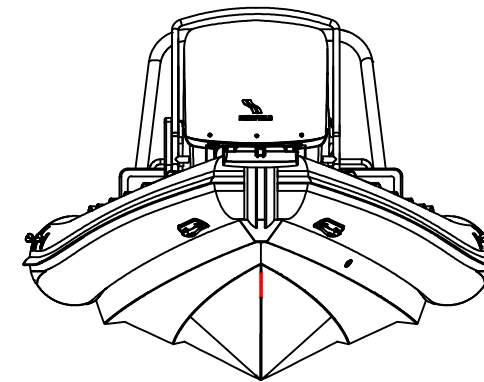

2023 SPORT 700

SPECIFICATIONS

SPECIFICATIONS AND MAXIMUM CAPACITIES (Subject to change without notice. Tolerances: dimensions ±2.5%, weights ±5%)

MODEL	ISO 6185 PART	ISO 6185	Passengers		#	Weight		Shaft	Outboard Engine		Sundeck		Rollbar		Tow post		Fuel tank Capacity		Wet Weight (Approximate) 250HP (186.5KW) +Fuel		AIR CHAMBERS	Pressure					
			KG	LB		KG	LB		KG	LB	KG	LB	KG	LB	KG	LB	KG	LB	KG	LB		PSI	BAR				
SP700	3	C	1503	3312	14	1050	2315	XL	186.5	250	312.5	689	1023	2255	9	19	24	53	/	/	285	75	1542	3400	6	3.63	0.25

Boat weight includes: console ,seat, Shower kit, Platform