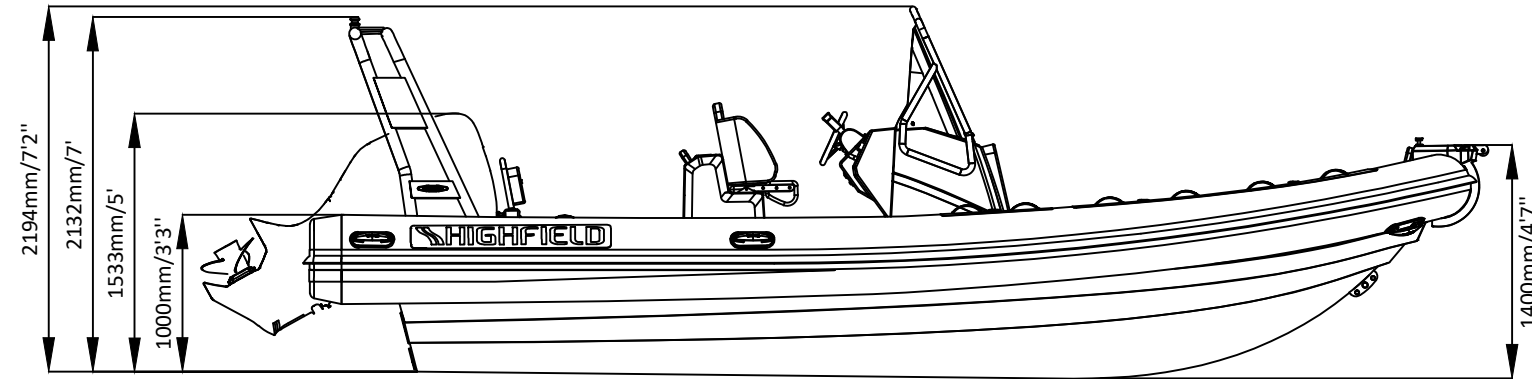

2023 SPORT 700

SPECIFICATIONS

SPECIFICATIONS AND MAXIMUM CAPACITIES (Subject to change without notice. Tolerances: dimensions ±2.5%, weights ±5%)

MODEL	ISO 6185 PART	ISO 6185	Passengers		#	Weight		Shaft	Outboard Engine		Sundeck		Rollbar		Tow post		Fuel tank Capacity		Wet Weight (Approximate) 250HP (186.5KW) +Fuel		AIR CHAMBERS	Pressure					
			KG	LB		KG	LB		KG	LB	KG	LB	KG	LB	KG	LB	KG	LB	KG	LB		PSI	BAR				
SP700	3	C	1503	3312	14	1050	2315	XL	186.5	250	312.5	689	1023	2255	9	19	24	53	/	/	285	75	1542	3400	6	3.63	0.25

Boat weight includes: console ,seat, Shower kit, Platform