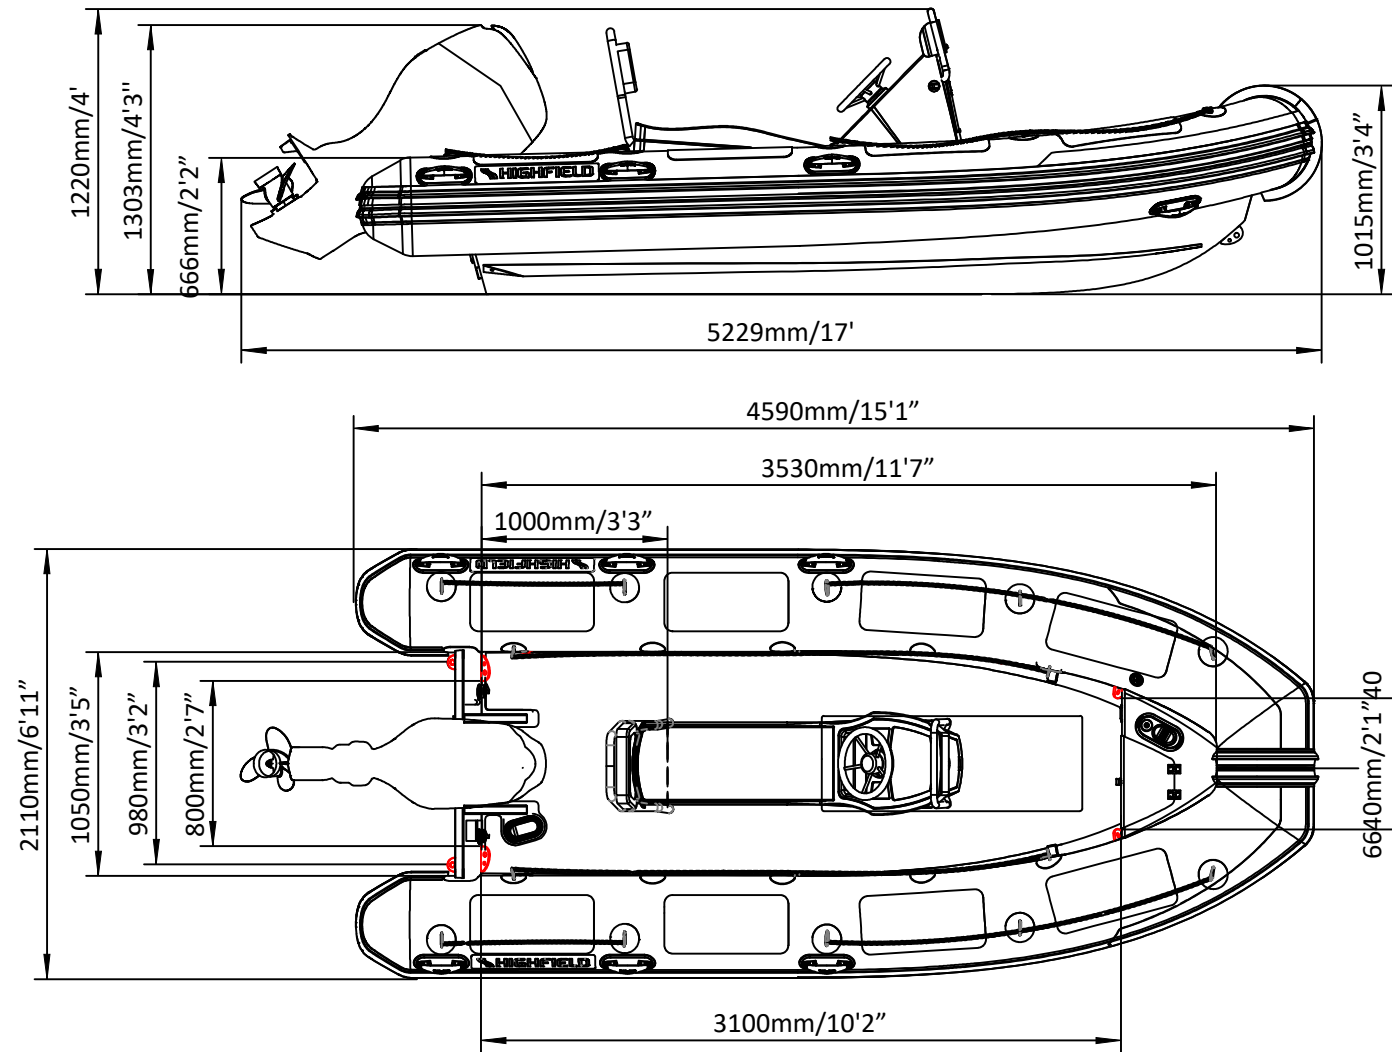

PATROL 460NBS

SPECIFICATIONS

SPECIFICATIONS AND MAXIMUM CAPACITIES (Subject to change without notice. Tolerances: dimensions ±2.5%, weights ±5%)

MODEL	ISO 6185 PART	ISO 6185	Crew		#	Weight		Shaft	Outboard Engine		Sundeck		Tow post		Rollbar		Fuel tank Capacity		Wet Weight (Approximate) 80HP (59.68KW) +Fuel		AIR CHAMBERS	Pressure					
			KG	LB		KG	LB		KG	LB	KG	LB	KG	LB	L	GAL	KG	LB	PSI	BAR							
PA460NBS	3	C	944	2081	9	675	1488	L	59.68	80	207.6	458	290	639	/	/	19	41.88	11	25	40	10.6	490.6	1081.6	5	3.63	0.25

Boat weight includes: console