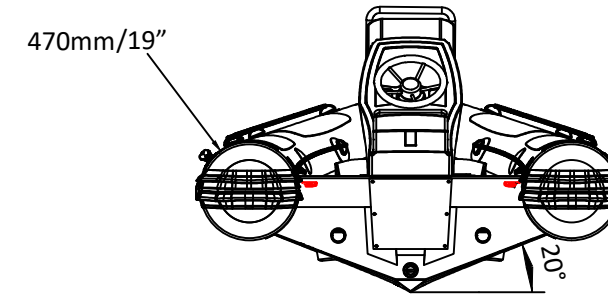

PATROL 460NBS

SPECIFICATIONS

SPECIFICATIONS AND MAXIMUM CAPACITIES (Subject to change without notice. Tolerances: dimensions ±2.5%, weights ±5%)

MODEL	ISO 6185 PART	ISO 6185	Crew		#	Weight		Shaft	Outboard Engine		Sundeck		Tow post		Rollbar		Fuel tank Capacity		Wet Weight (Approximate) 80HP (59.68KW) +Fuel		AIR CHAMBERS	Pressure					
			KG	LB		KG	LB		KG	LB	KG	LB	KG	LB	L	GAL	KG	LB	PSI	BAR							
PA460NBS	3	C	944	2081	9	675	1488	L	59.68	80	207.6	458	290	639	/	/	19	41.88	11	25	40	10.6	490.6	1081.6	5	3.63	0.25

Boat weight includes: console