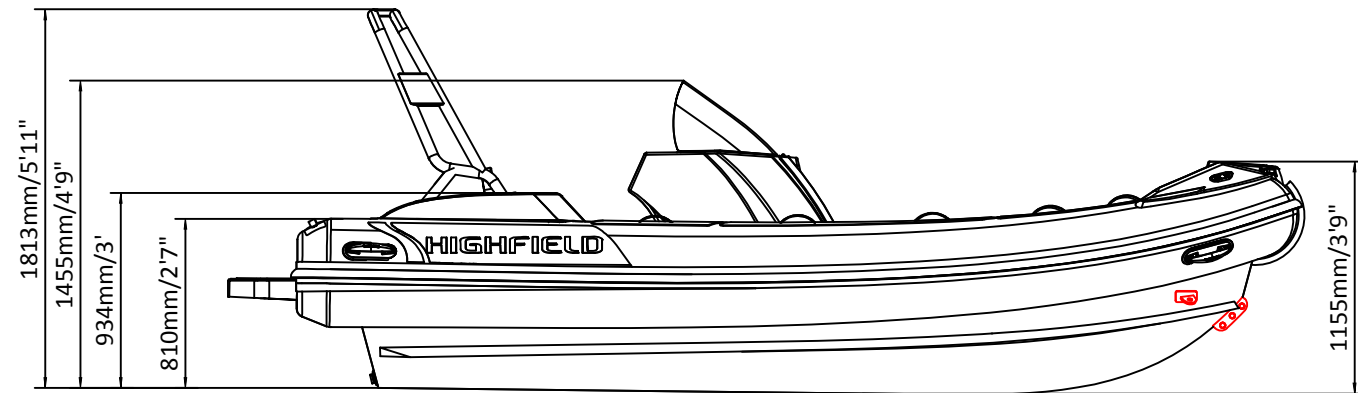

SPORT 520

SPECIFICATIONS

SPECIFICATIONS AND MAXIMUM CAPACITIES (Subject to change without notice. Tolerances: dimensions ±2.5%, weights ±5%)

MODEL	ISO 6185 PART	ISO 6185	Crew		#	Weight		Shaft	Outboard Engine		Sundeck		Tow post	Rollbar		Fuel Tank Capacity		Wet Weight (Approximate) 100HP (74.6KW) +Fuel		AIR CHAMBERS	Pressure						
			KG	LB		KG	LB		KG	LB	KG	LB		KG	LB	KG	LB	KG	LB		PSI	BAR					
SPORT 520	3	C	1058	2332	10	750	1653	L	74.6	100	207.6	458	516	1136	17	37.5	12.5	27.6	17.5	38.6	105	27.7	802	1768	6	3.63	0.25

Boat weight includes: console

2021V4

SPORT 520

SPECIFICATIONS

SPECIFICATIONS AND MAXIMUM CAPACITIES (Subject to change without notice. Tolerances: dimensions ±2.5%, weights ±5%)

MODEL	ISO 6185 PART	ISO 6185	Crew		#	Weight		Shaft	Outboard Engine		Sundeck		Tow post	Rollbar		Fuel Tank Capacity		Wet Weight (Approximate) 100HP (74.6KW) +Fuel		AIR CHAMBERS	Pressure						
			KG	LB		KG	LB		KG	LB	KG	LB		L	GAL	KG	LB	PSI	BAR								
			Max power KW	HP		Max weight KG	LB		KG	LB	KG	LB		KG	LB	KG	LB	KG	LB		KG	LB					
SPORT 520	3	C	1058	2332	10	750	1653	L	74.6	100	207.6	458	516	1136	17	37.5	12.5	27.6	17.5	38.6	105	27.7	802	1768	6	3.63	0.25