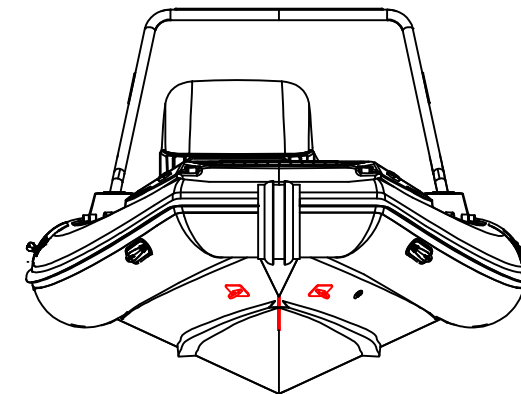

SPORT 520

SPECIFICATIONS

SPECIFICATIONS AND MAXIMUM CAPACITIES (Subject to change without notice. Tolerances: dimensions ±2.5%, weights ±5%)

MODEL	ISO 6185 PART	ISO 6185	Crew		#	Weight		Shaft	Outboard Engine		Sundeck		Tow post	Rollbar		Fuel Tank Capacity		Wet Weight (Approximate) 100HP (74.6KW) +Fuel		AIR CHAMBERS	Pressure						
			KG	LB		KG	LB		KG	LB	KG	LB		KG	LB	KG	LB	KG	LB		PSI	BAR					
SPORT 520	3	C	1058	2332	10	750	1653	L	74.6	100	207.6	458	516	1136	17	37.5	12.5	27.6	17.5	38.6	105	27.7	802	1768	6	3.63	0.25

Boat weight includes: console

2021V4

SPORT 520

SPECIFICATIONS

SPECIFICATIONS AND MAXIMUM CAPACITIES (Subject to change without notice. Tolerances: dimensions ±2.5%, weights ±5%)

MODEL	ISO 6185 PART	ISO 6185	Crew		#	Weight		Shaft	Outboard Engine		Sundeck		Tow post	Rollbar		Fuel Tank Capacity		Wet Weight (Approximate) 100HP (74.6KW) +Fuel		AIR CHAMBERS	Pressure						
			KG	LB		KG	LB		KG	LB	KG	LB		L	GAL	KG	LB	PSI	BAR								
			Max power KW	HP		Max weight KG	LB		KG	LB	KG	LB		KG	LB	KG	LB	KG	LB		KG	LB					
SPORT 520	3	C	1058	2332	10	750	1653	L	74.6	100	207.6	458	516	1136	17	37.5	12.5	27.6	17.5	38.6	105	27.7	802	1768	6	3.63	0.25