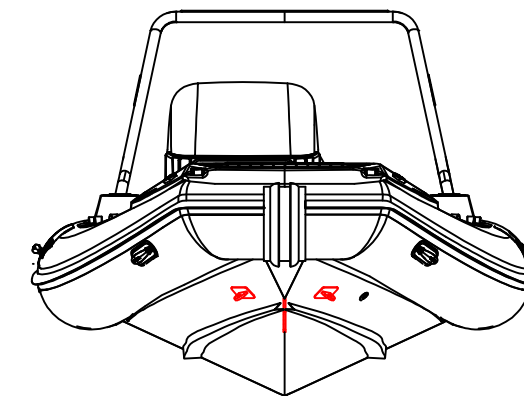

SPORT 520

SPECIFICATIONS

SPECIFICATIONS AND MAXIMUM CAPACITIES (Subject to change without notice. Tolerances: dimensions ±2.5%, weights ±5%)

MODEL	ISO 6185 PART	ISO 6185	Crew		#	Weight		Shaft	Outboard Engine		Sundeck		Tow post	Rollbar		Fuel Tank Capacity		Wet Weight (Approximate) 100HP (74.6KW) +Fuel		AIR CHAMBERS	Pressure						
			KG	LB		KG	LB		KG	LB	KG	LB		KG	LB	KG	LB	KG	LB		PSI	BAR					
SPORT 520	3	C	1058	2332	10	750	1653	L	74.6	100	207.6	458	516	1136	17	37.5	12.5	27.6	17.5	38.6	105	27.7	802	1768	6	3.63	0.25

Boat weight includes: console

2021V4

SPORT 520

SPECIFICATIONS

SPECIFICATIONS AND MAXIMUM CAPACITIES (Subject to change without notice. Tolerances: dimensions ±2.5%, weights ±5%)

MODEL	ISO 6185 PART	ISO 6185	Crew		#	Weight		Shaft	Outboard Engine		Sundeck		Tow post	Rollbar		Fuel Tank Capacity		Wet Weight (Approximate) 100HP (74.6KW) +Fuel		AIR CHAMBERS	Pressure						
			KG	LB		KG	LB		KG	LB	KG	LB		L	GAL	KG	LB	PSI	BAR								
			Max power KW	HP		Max weight KG	LB		KG	LB	KG	LB		KG	LB	KG	LB	KG	LB		KG	LB					
SPORT 520	3	C	1058	2332	10	750	1653	L	74.6	100	207.6	458	516	1136	17	37.5	12.5	27.6	17.5	38.6	105	27.7	802	1768	6	3.63	0.25