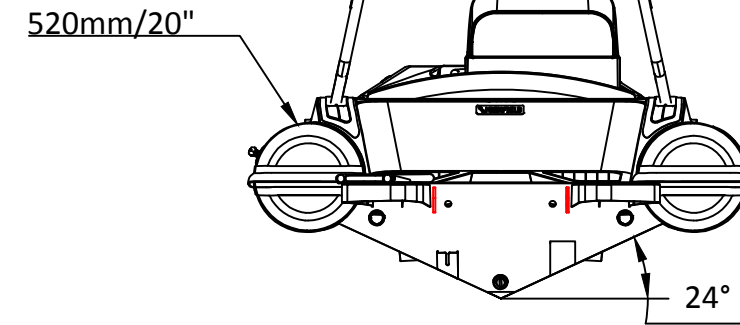

SPORT 520

SPECIFICATIONS

SPECIFICATIONS AND MAXIMUM CAPACITIES (Subject to change without notice. Tolerances: dimensions ±2.5%, weights ±5%)

MODEL	ISO 6185 PART	ISO 6185	Crew		#	Weight		Shaft	Outboard Engine		Sundeck		Tow post	Rollbar		Fuel Tank Capacity		Wet Weight (Approximate) 100HP (74.6KW) +Fuel		AIR CHAMBERS	Pressure						
			KG	LB		KG	LB		KG	LB	KG	LB		KG	LB	KG	LB	KG	LB		PSI	BAR					
SPORT 520	3	C	1058	2332	10	750	1653	L	74.6	100	207.6	458	516	1136	17	37.5	12.5	27.6	17.5	38.6	105	27.7	802	1768	6	3.63	0.25

Boat weight includes: console

2021V4

SPORT 520

SPECIFICATIONS

SPECIFICATIONS AND MAXIMUM CAPACITIES (Subject to change without notice. Tolerances: dimensions ±2.5%, weights ±5%)

MODEL	ISO 6185 PART	ISO 6185	Crew		#	Weight		Shaft	Outboard Engine		Sundeck		Tow post	Rollbar		Fuel Tank Capacity		Wet Weight (Approximate) 100HP (74.6KW) +Fuel		AIR CHAMBERS	Pressure						
			KG	LB		KG	LB		KG	LB	KG	LB		L	GAL	KG	LB	PSI	BAR								
			Max power KW	HP		Max weight KG	LB		KG	LB	KG	LB		KG	LB	KG	LB	KG	LB		KG	LB					
SPORT 520	3	C	1058	2332	10	750	1653	L	74.6	100	207.6	458	516	1136	17	37.5	12.5	27.6	17.5	38.6	105	27.7	802	1768	6	3.63	0.25