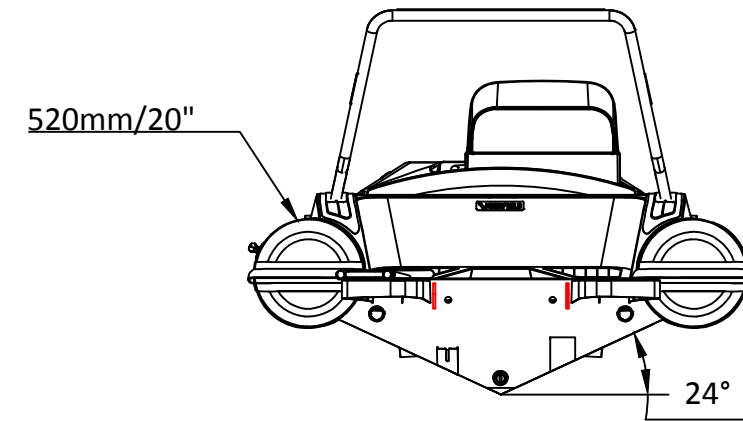

SPORT 520

SPECIFICATIONS

SPECIFICATIONS AND MAXIMUM CAPACITIES (Subject to change without notice. Tolerances: dimensions ±2.5%, weights ±5%)

MODEL	ISO 6185 PART	ISO 6185	Crew		#	Weight		Shaft	Outboard Engine		Sundeck		Tow post	Rollbar		Fuel Tank Capacity		Wet Weight (Approximate) 100HP (74.6KW) +Fuel		AIR CHAMBERS	Pressure						
			KG	LB		KG	LB		KG	LB	KG	LB		KG	LB	KG	LB	KG	LB		PSI	BAR					
SPORT 520	3	C	1058	2332	10	750	1653	L	74.6	100	207.6	458	516	1136	17	37.5	12.5	27.6	17.5	38.6	105	27.7	802	1768	6	3.63	0.25

Boat weight includes: console

2021V4

SPORT 520

SPECIFICATIONS

SPECIFICATIONS AND MAXIMUM CAPACITIES (Subject to change without notice. Tolerances: dimensions ±2.5%, weights ±5%)

MODEL	ISO 6185 PART	ISO 6185	Crew		#	Weight		Shaft	Outboard Engine		Sundeck		Tow post	Rollbar		Fuel Tank Capacity		Wet Weight (Approximate) 100HP (74.6KW) +Fuel		AIR CHAMBERS	Pressure						
			KG	LB		KG	LB		KG	LB	KG	LB		L	GAL	KG	LB	PSI	BAR								
			Max power KW	HP		Max weight KG	LB		KG	LB	KG	LB		KG	LB	KG	LB	KG	LB		KG	LB					
SPORT 520	3	C	1058	2332	10	750	1653	L	74.6	100	207.6	458	516	1136	17	37.5	12.5	27.6	17.5	38.6	105	27.7	802	1768	6	3.63	0.25

Boat weight includes: console

2021V4