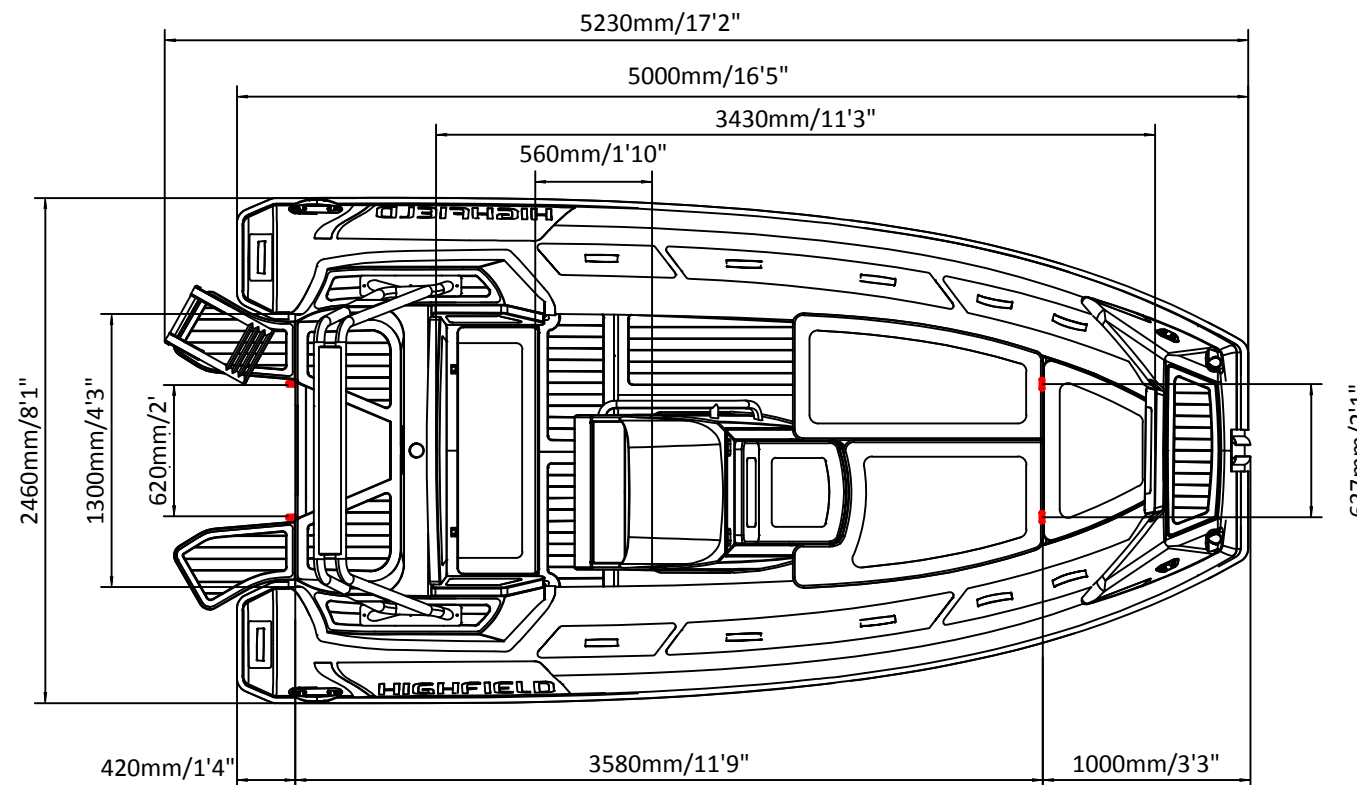

SPORT 520

SPECIFICATIONS

SPECIFICATIONS AND MAXIMUM CAPACITIES (Subject to change without notice. Tolerances: dimensions ±2.5%, weights ±5%)

MODEL	ISO 6185 PART	ISO 6185	Crew		#	Weight		Shaft	Outboard Engine		Sundeck		Tow post	Rollbar		Fuel Tank Capacity		Wet Weight (Approximate) 100HP (74.6KW) +Fuel		AIR CHAMBERS	Pressure						
			KG	LB		KG	LB		KG	LB	KG	LB		KG	LB	KG	LB	KG	LB		PSI	BAR					
SPORT 520	3	C	1058	2332	10	750	1653	L	74.6	100	207.6	458	516	1136	17	37.5	12.5	27.6	17.5	38.6	105	27.7	802	1768	6	3.63	0.25

Boat weight includes: console

2021V4

SPORT 520

SPECIFICATIONS

SPECIFICATIONS AND MAXIMUM CAPACITIES (Subject to change without notice. Tolerances: dimensions ±2.5%, weights ±5%)

MODEL	ISO 6185 PART	ISO 6185	Crew		#	Weight		Shaft	Outboard Engine		Sundeck		Tow post	Rollbar		Fuel Tank Capacity		Wet Weight (Approximate) 100HP (74.6KW) +Fuel		AIR CHAMBERS	Pressure						
			KG	LB		KG	LB		KG	LB	KG	LB		L	GAL	KG	LB	PSI	BAR								
			Max power KW	HP		Max weight KG	LB		KG	LB	KG	LB		KG	LB	KG	LB	KG	LB		KG	LB					
SPORT 520	3	C	1058	2332	10	750	1653	L	74.6	100	207.6	458	516	1136	17	37.5	12.5	27.6	17.5	38.6	105	27.7	802	1768	6	3.63	0.25

Boat weight includes: console

2021V4