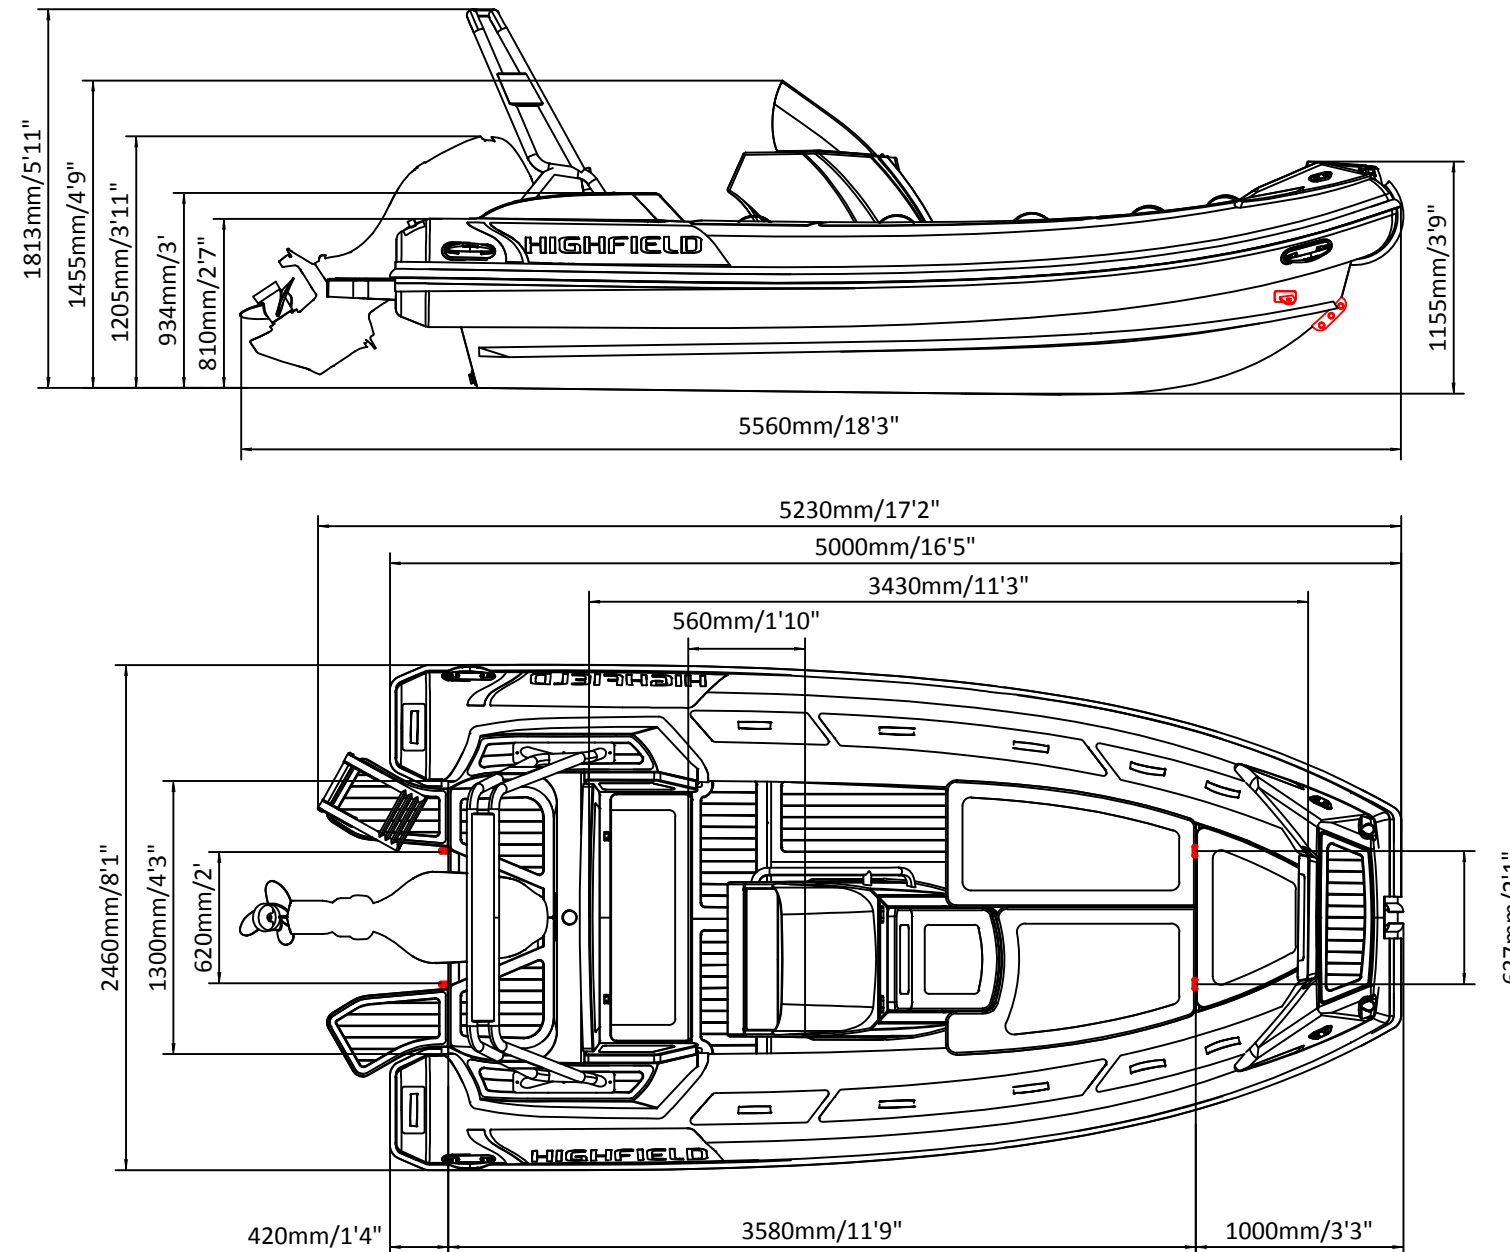

SPORT 520

SPECIFICATIONS

SPECIFICATIONS AND MAXIMUM CAPACITIES (Subject to change without notice. Tolerances: dimensions ±2.5%, weights ±5%)

MODEL	ISO 6185 PART	ISO 6185	Crew		#	Weight		Shaft	Outboard Engine		Sundeck		Tow post	Rollbar		Fuel Tank Capacity		Wet Weight (Approximate) 100HP (74.6KW) +Fuel		AIR CHAMBERS	Pressure						
			KG	LB		KG	LB		KG	LB	KG	LB		KG	LB	KG	LB	KG	LB		PSI	BAR					
SPORT 520	3	C	1058	2332	10	750	1653	L	74.6	100	207.6	458	516	1136	17	37.5	12.5	27.6	17.5	38.6	105	27.7	802	1768	6	3.63	0.25

Boat weight includes: console

2021V4

SPORT 520

SPECIFICATIONS

SPECIFICATIONS AND MAXIMUM CAPACITIES (Subject to change without notice. Tolerances: dimensions ±2.5%, weights ±5%)

MODEL	ISO 6185 PART	ISO 6185	Crew		#	Weight		Shaft	Outboard Engine		Sundeck		Tow post	Rollbar		Fuel Tank Capacity		Wet Weight (Approximate) 100HP (74.6KW) +Fuel		AIR CHAMBERS	Pressure						
			KG	LB		KG	LB		KG	LB	KG	LB		L	GAL	KG	LB	PSI	BAR								
			Max power KW	HP		Max weight KG	LB		KG	LB	KG	LB		KG	LB	KG	LB	KG	LB		KG	LB					
SPORT 520	3	C	1058	2332	10	750	1653	L	74.6	100	207.6	458	516	1136	17	37.5	12.5	27.6	17.5	38.6	105	27.7	802	1768	6	3.63	0.25

Boat weight includes: console

2021V4