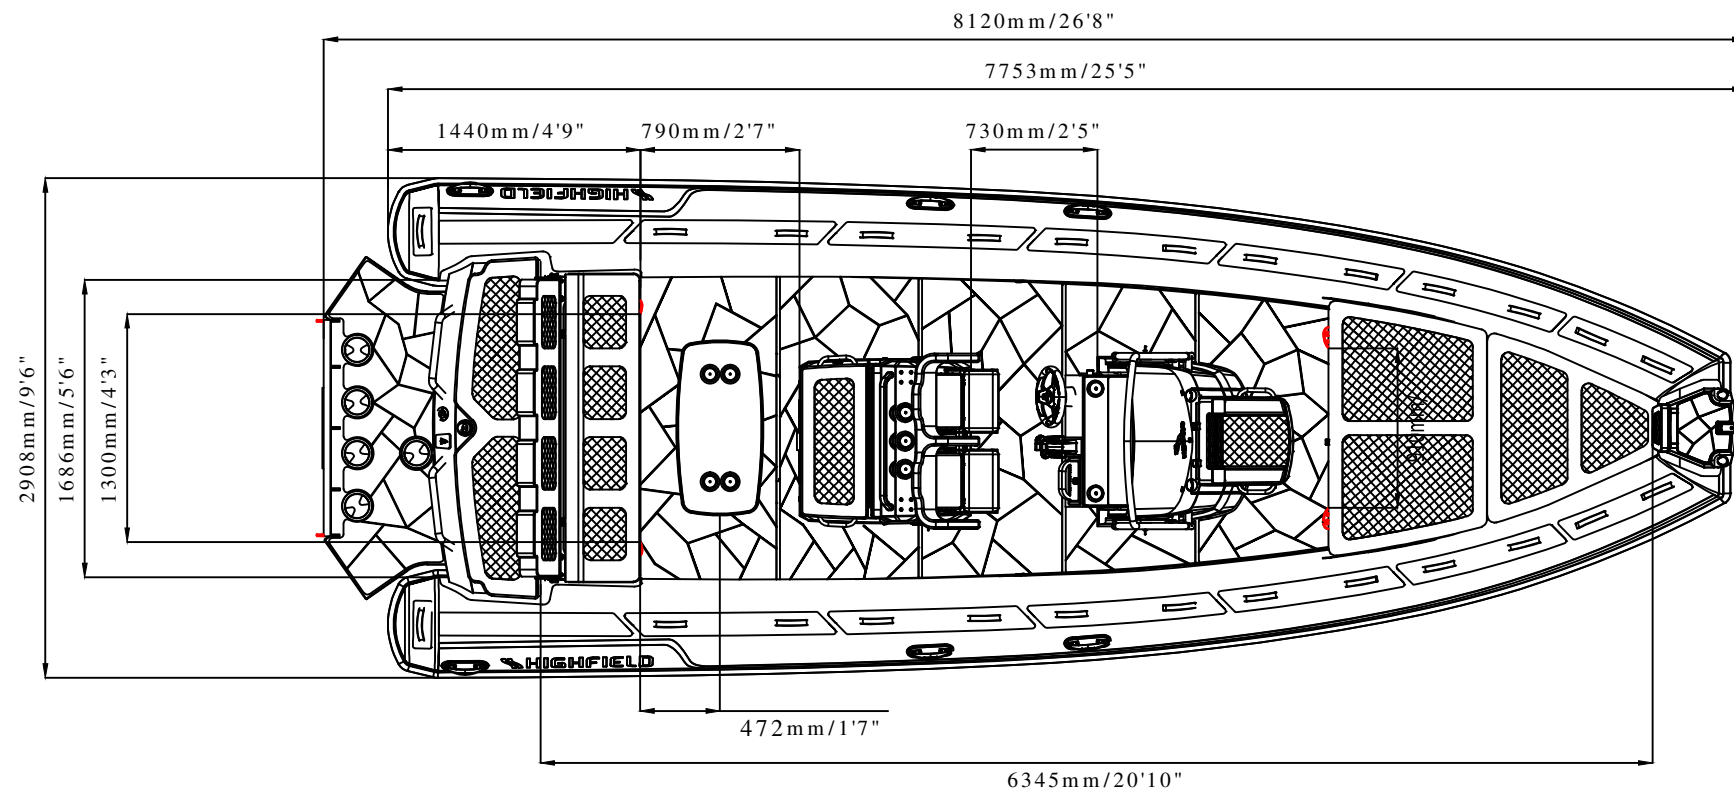

SPORT 800

SPECIFICATIONS

SPECIFICATIONS AND MAXIMUM CAPACITIES (Subject to change without notice. Tolerances: dimensions ±2.5%, weights ±5%)

MODEL	ISO 6185 PART	ISO 6185	Crew		#	Weight		Shaft	Outboard Engine				Shower kit		Rollbar		Platform		Fuel tank Capacity		Wet Weight (Approximate) 300HP (223.8KW) + Fuel		AIR CHAMBERS	Pressure			
			KG	LB		KG	LB		Max power	Max weight	KG	LB	KG	LB	KG	LB	KG	LB	L	GAL	KG	LB		PSI	BAR		
									KW	HP	KG	LB															
SP800	3	C	1890	4167	16	1200	2646	XL	260	350	370	816	1120	2469	14.4	31.7	/	/	/	/	250	66	1671	3683	6	3.63	0.25

Boat weight includes: console, seat, table