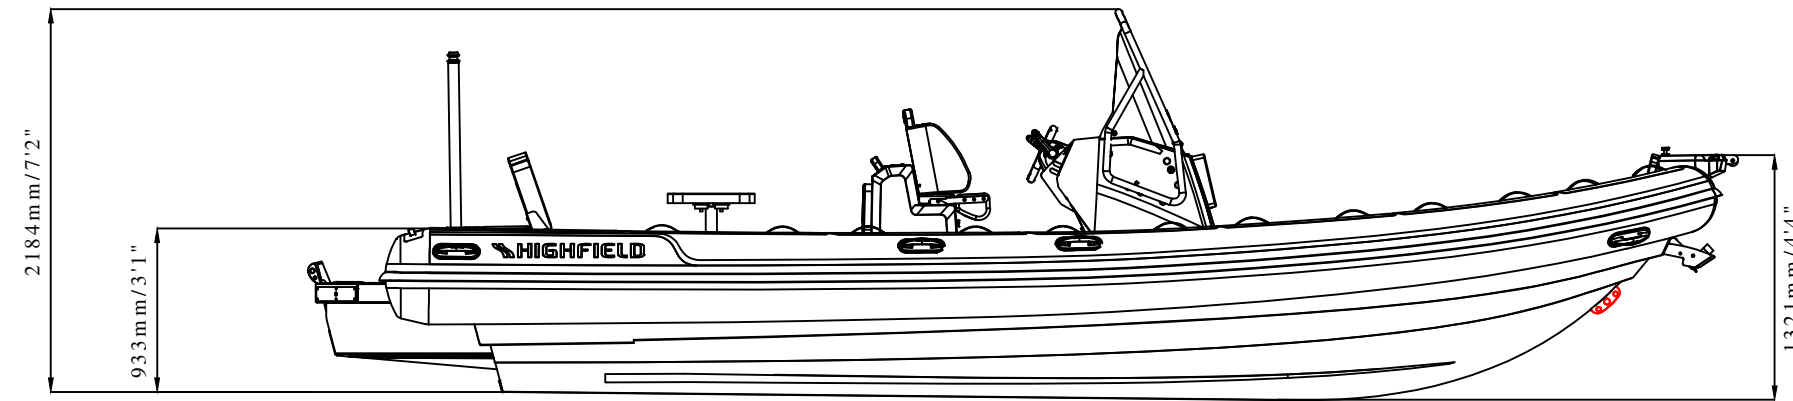

SPORT 800

SPECIFICATIONS

SPECIFICATIONS AND MAXIMUM CAPACITIES (Subject to change without notice. Tolerances: dimensions ±2.5%, weights ±5%)

MODEL	ISO 6185 PART	ISO 6185	Crew		#	Weight		Shaft	Outboard Engine				Shower kit		Rollbar		Platform		Fuel tank Capacity		Wet Weight (Approximate) 300HP (223.8KW) + Fuel		AIR CHAMBERS	Pressure			
			KG	LB		KG	LB		Max power	Max weight	KG	LB	KG	LB	KG	LB	KG	LB	L	GAL	KG	LB		PSI	BAR		
									KW	HP	KG	LB															
SP800	3	C	1890	4167	16	1200	2646	XL	260	350	370	816	1120	2469	14.4	31.7	/	/	/	/	250	66	1671	3683	6	3.63	0.25

Boat weight includes: console, seat, table