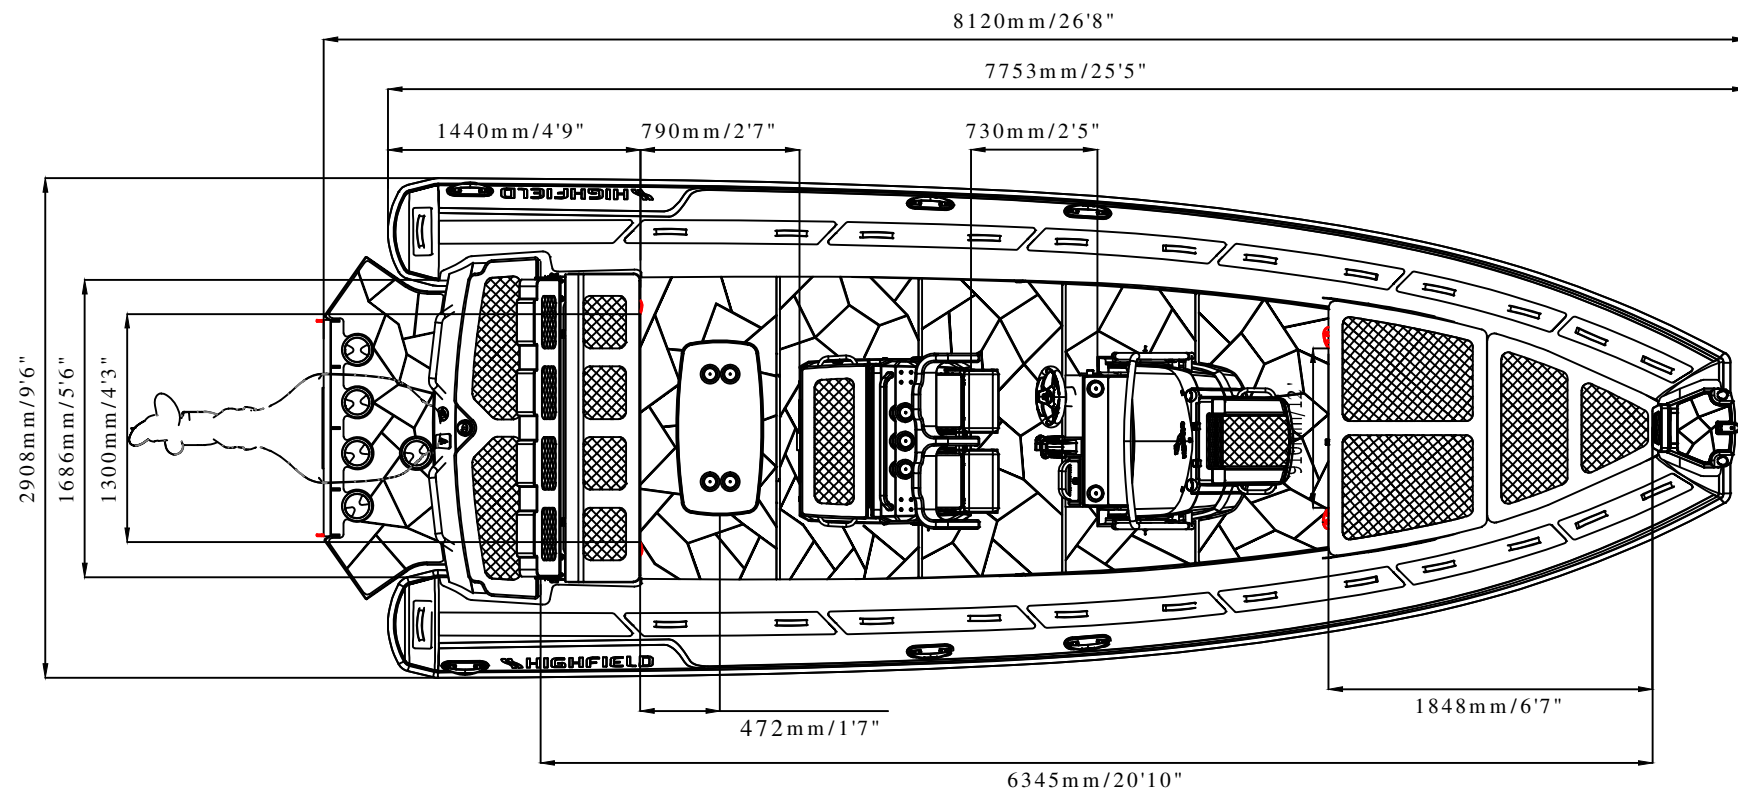

# SPECIFICATIONS

SPECIFICATIONS AND MAXIMUM CAPACITIES (Subject to change without notice. Tolerances: dimensions ±2.5%, weights ±5%)

MODEL	ISO 6185 PART	ISO 6185	Crew		#	Weight		Shaft	Outboard Engine				Shower kit		Rollbar		Platform		Fuel tank Capacity		Wet Weight (Approximate) 300HP (260KW) + Fuel		AIR CHAMBERS	Pressure			
			KG	LB		KG	LB		Max power	Max weight	KG	LB	KG	LB	KG	LB	L	GAL	KG	LB	PSI	BAR					
									KW	HP	KG	LB															
SP800	3	C	1890	4167	16	1200	2646	XL	260	350	370	816	1120	2469	14.4	31.7	/	/	/	/	250	66	1671	3683	6	3.63	0.25

Boat weight includes: console, seat, table