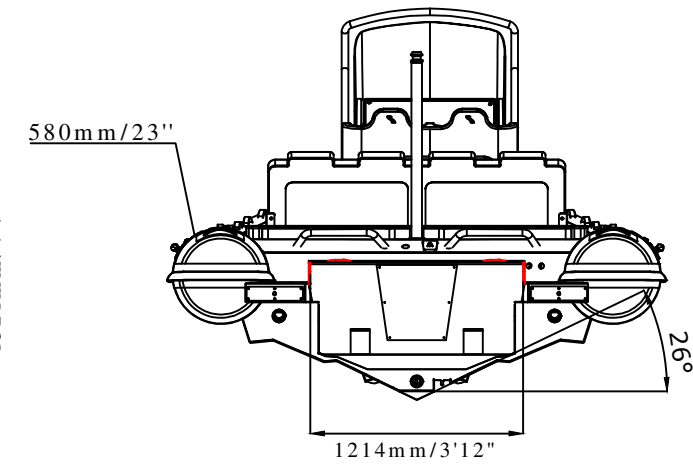

# SPECIFICATIONS

SPECIFICATIONS AND MAXIMUM CAPACITIES (Subject to change without notice. Tolerances: dimensions ±2.5%, weights ±5%)

MODEL	ISO 6185 PART	ISO 6185	Crew		#	Weight		Shaft	Outboard Engine				Shower kit		Rollbar		Platform		Fuel tank Capacity		Wet Weight (Approximate) 300HP (260KW) + Fuel		AIR CHAMBERS	Pressure			
			KG	LB		KG	LB		Max power	Max weight	KG	LB	KG	LB	KG	LB	L	GAL	KG	LB	PSI	BAR					
									KW	HP	KG	LB															
SP800	3	C	1890	4167	16	1200	2646	XL	260	350	370	816	1120	2469	14.4	31.7	/	/	/	/	250	66	1671	3683	6	3.63	0.25

# SPECIFICATIONS

SPECIFICATIONS AND MAXIMUM CAPACITIES (Subject to change without notice. Tolerances: dimensions ±2.5%, weights ±5%)

MODEL	ISO 6185 PART	ISO 6185	Crew		#	Weight		Shaft	Outboard Engine				Shower kit		Rollbar		Platform		Fuel tank Capacity		Wet Weight (Approximate) 300HP (223.8KW) + Fuel		AIR CHAMBERS	Pressure			
			KG	LB		KG	LB		Max power	Max weight	KG	LB	KG	LB	KG	LB	KG	LB	L	GAL	KG	LB		PSI	BAR		
									KW	HP	KG	LB															
SP800	3	C	1890	4167	16	1200	2646	XL	260	350	370	816	1120	2469	14.4	31.7	/	/	/	/	250	66	1671	3683	6	3.63	0.25

Boat weight includes: console, seat, table

# SPECIFICATIONS

SPECIFICATIONS AND MAXIMUM CAPACITIES (Subject to change without notice. Tolerances: dimensions ±2.5%, weights ±5%)

MODEL	ISO 6185 PART	ISO 6185	Crew		#	Weight		Shaft	Outboard Engine				Shower kit		Rollbar		Platform		Fuel tank Capacity		Wet Weight (Approximate) 300HP (260KW) + Fuel		AIR CHAMBERS	Pressure			
			KG	LB		KG	LB		Max power	Max weight	KG	LB	KG	LB	KG	LB	L	GAL	KG	LB	PSI	BAR					
									KW	HP	KG	LB															
SP800	3	C	1890	4167	16	1200	2646	XL	260	350	370	816	1120	2469	14.4	31.7	/	/	/	/	227	59.9	1654	3639.4	6	3.63	0.25