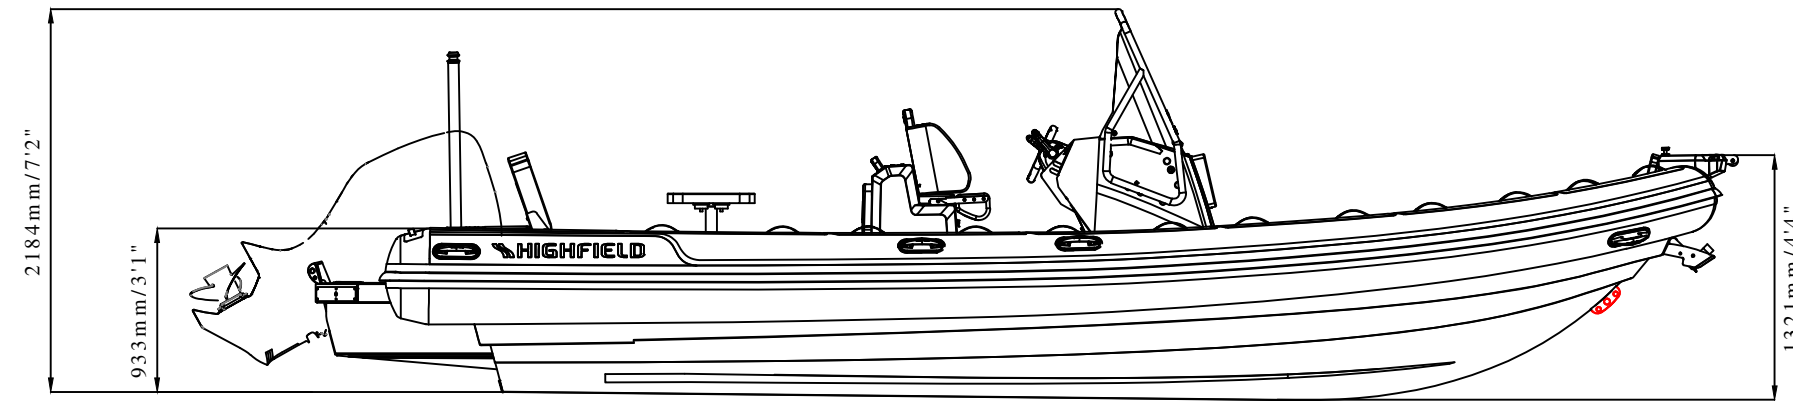

# SPECIFICATIONS

SPECIFICATIONS AND MAXIMUM CAPACITIES (Subject to change without notice. Tolerances: dimensions ±2.5%, weights ±5%)

MODEL	ISO 6185 PART	ISO 6185	Crew		#	Weight		Shaft	Outboard Engine				Shower kit		Rollbar		Platform		Fuel tank Capacity		Wet Weight (Approximate) 300HP (260KW) + Fuel		AIR CHAMBERS	Pressure			
			KG	LB		KG	LB		Max power	Max weight	KG	LB	KG	LB	KG	LB	L	GAL	KG	LB	PSI	BAR					
									KW	HP	KG	LB															
SP800	3	C	1890	4167	16	1200	2646	XL	260	350	370	816	1120	2469	14.4	31.7	/	/	/	/	250	66	1671	3683	6	3.63	0.25

Boat weight includes: console, seat, table