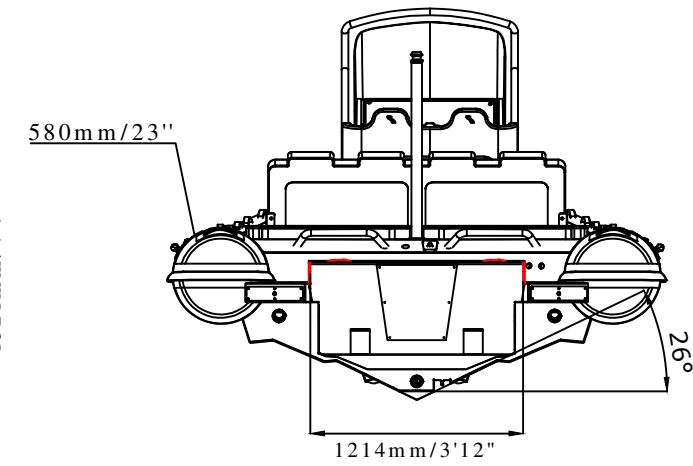

# SPECIFICATIONS

SPECIFICATIONS AND MAXIMUM CAPACITIES (Subject to change without notice. Tolerances: dimensions ±2.5%, weights ±5%)

MODEL	ISO 6185 PART	ISO 6185	Crew		#	Weight		Shaft	Outboard Engine				Shower kit		Rollbar		Platform		Fuel tank Capacity		Wet Weight (Approximate) 300HP (260KW) + Fuel		AIR CHAMBERS	Pressure			
			KG	LB		KG	LB		Max power	Max weight	KG	LB	KG	LB	KG	LB	L	GAL	KG	LB	PSI	BAR					
									KW	HP	KG	LB															
SP800	3	C	1890	4167	16	1200	2646	XL	260	350	370	816	1120	2469	14.4	31.7	/	/	/	/	250	66	1671	3683	6	3.63	0.25

Boat weight includes: console, seat, table

# SPECIFICATIONS

SPECIFICATIONS AND MAXIMUM CAPACITIES (Subject to change without notice. Tolerances: dimensions ±2.5%, weights ±5%)

MODEL	ISO 6185 PART	ISO 6185	Crew		#	Weight		Shaft	Outboard Engine				Shower kit		Rollbar		Platform		Fuel tank Capacity		Wet Weight (Approximate) 300HP (223.8KW) + Fuel		AIR CHAMBERS	Pressure			
			KG	LB		KG	LB		Max power	Max weight	KG	LB	KG	LB	KG	LB	KG	LB	L	GAL	KG	LB		PSI	BAR		
									KW	HP	KG	LB															
SP800	3	C	1890	4167	16	1200	2646	XL	260	350	370	816	1120	2469	14.4	31.7	/	/	/	/	250	66	1671	3683	6	3.63	0.25

# SPECIFICATIONS

SPECIFICATIONS AND MAXIMUM CAPACITIES (Subject to change without notice. Tolerances: dimensions ±2.5%, weights ±5%)

MODEL	ISO 6185 PART	ISO 6185	Crew		#	Weight		Shaft	Outboard Engine				Shower kit		Rollbar		Platform		Fuel tank Capacity		Wet Weight (Approximate) 300HP (260KW) + Fuel		AIR CHAMBERS	Pressure			
			KG	LB		KG	LB		Max power	Max weight	KG	LB	KG	LB	KG	LB	L	GAL	KG	LB	PSI	BAR					
									KW	HP	KG	LB															
SP800	3	C	1890	4167	16	1200	2646	XL	260	350	370	816	1120	2469	14.4	31.7	/	/	/	/	227	59.9	1654	3639.4	6	3.63	0.25