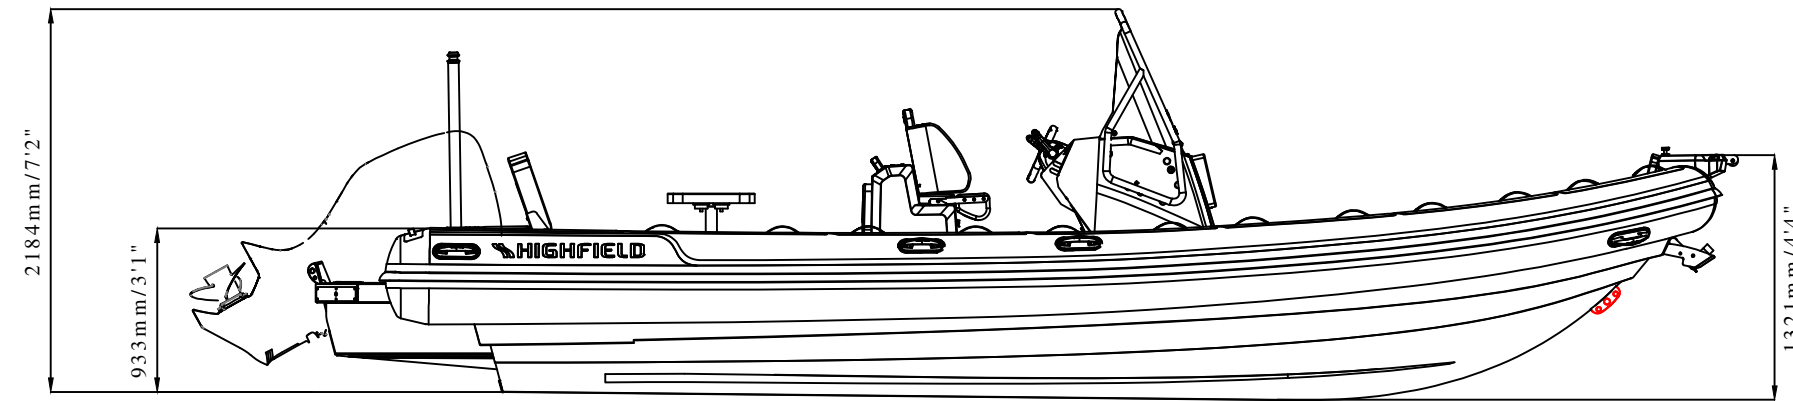

SPORT 800 EPA

SPECIFICATIONS

SPECIFICATIONS AND MAXIMUM CAPACITIES (Subject to change without notice. Tolerances: dimensions ±2.5%, weights ±5%)

MODEL	ISO 6185 PART	ISO 6185	Crew		#	Weight		Shaft	Outboard Engine				Shower kit		Rollbar		Platform		Fuel tank Capacity		Wet Weight (Approximate) 300HP (260KW) + Fuel		AIR CHAMBERS	Pressure			
			KG	LB		KG	LB		Max power	Max weight	KG	LB	KG	LB	KG	LB	L	GAL	KG	LB	PSI	BAR					
									KW	HP	KG	LB															
SP800	3	C	1890	4167	16	1200	2646	XL	260	350	370	816	1120	2469	14.4	31.7	/	/	/	/	227	59.9	1654	3639.4	6	3.63	0.25

Boat weight includes: console, seat, table