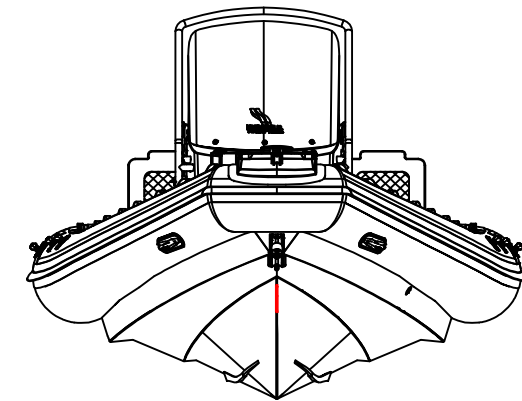

# SPECIFICATIONS

SPECIFICATIONS AND MAXIMUM CAPACITIES (Subject to change without notice. Tolerances: dimensions ±2.5%, weights ±5%)

MODEL	ISO 6185 PART	ISO 6185	Crew		#	Weight		Shaft	Outboard Engine				Shower kit		Rollbar		Platform		Fuel tank Capacity		Wet Weight (Approximate) 300HP (260KW) + Fuel		AIR CHAMBERS	Pressure			
			KG	LB		KG	LB		Max power	Max weight	KG	LB	KG	LB	KG	LB	L	GAL	KG	LB	PSI	BAR					
									KW	HP	KG	LB															
SP800	3	C	1890	4167	16	1200	2646	XL	260	350	370	816	1120	2469	14.4	31.7	/	/	/	/	250	66	1671	3683	6	3.63	0.25

Boat weight includes: console, seat, table