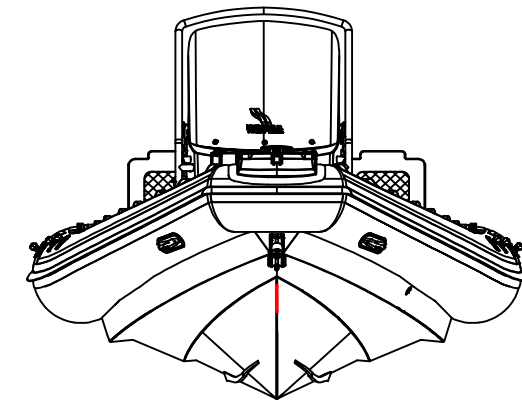

SPORT 800 EPA

SPECIFICATIONS

SPECIFICATIONS AND MAXIMUM CAPACITIES (Subject to change without notice. Tolerances: dimensions ±2.5%, weights ±5%)

MODEL	ISO 6185 PART	ISO 6185	Crew		#	Weight		Shaft	Outboard Engine				Shower kit		Rollbar		Platform		Fuel tank Capacity		Wet Weight (Approximate) 300HP (260KW) + Fuel		AIR CHAMBERS	Pressure			
			KG	LB		KG	LB		Max power	Max weight	KG	LB	KG	LB	KG	LB	L	GAL	KG	LB	PSI	BAR					
									KW	HP	KG	LB															
SP800	3	C	1890	4167	16	1200	2646	XL	260	350	370	816	1120	2469	14.4	31.7	/	/	/	/	227	59.9	1654	3639.4	6	3.63	0.25

Boat weight includes: console, seat, table