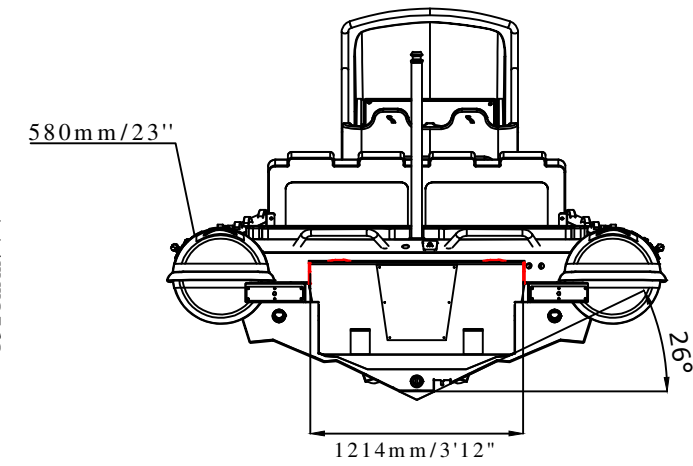

# SPECIFICATIONS

SPECIFICATIONS AND MAXIMUM CAPACITIES (Subject to change without notice. Tolerances: dimensions ±2.5%, weights ±5%)

MODEL	ISO 6185 PART	ISO 6185	Crew		#	Weight		Shaft	Outboard Engine				Shower kit		Rollbar		Platform		Fuel tank Capacity		Wet Weight (Approximate) 300HP (260KW) + Fuel		AIR CHAMBERS	Pressure			
			KG	LB		KG	LB		Max power	Max weight	KG	LB	KG	LB	KG	LB	L	GAL	KG	LB	PSI	BAR					
									KW	HP	KG	LB															
SP800	3	C	1890	4167	16	1200	2646	XL	260	350	370	816	1120	2469	14.4	31.7	/	/	/	/	250	66	1671	3683	6	3.63	0.25

Boat weight includes: console, seat, table

# SPECIFICATIONS

SPECIFICATIONS AND MAXIMUM CAPACITIES (Subject to change without notice. Tolerances: dimensions ±2.5%, weights ±5%)

MODEL	ISO 6185 PART	ISO 6185	Crew		#	Weight		Shaft	Outboard Engine				Shower kit		Rollbar		Platform		Fuel tank Capacity		Wet Weight (Approximate) 300HP (223.8KW) + Fuel		AIR CHAMBERS	Pressure			
			KG	LB		KG	LB		Max power	Max weight	KG	LB	KG	LB	KG	LB	KG	LB	L	GAL	KG	LB		PSI	BAR		
									KW	HP	KG	LB															
SP800	3	C	1890	4167	16	1200	2646	XL	260	350	370	816	1120	2469	14.4	31.7	/	/	/	/	250	66	1671	3683	6	3.63	0.25