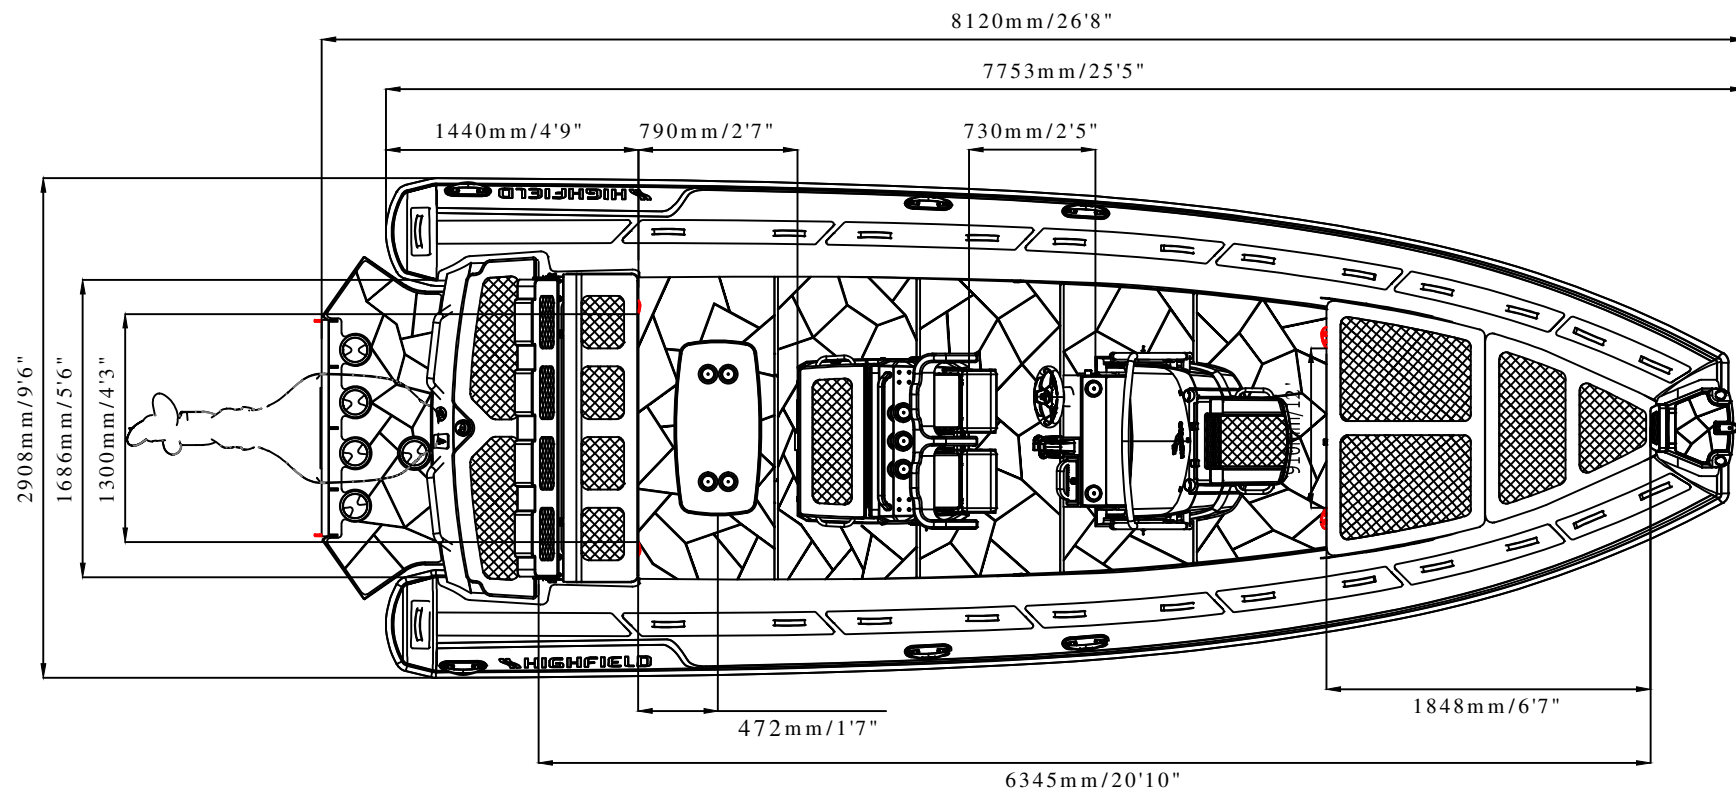

SPORT 800 EPA

SPECIFICATIONS

SPECIFICATIONS AND MAXIMUM CAPACITIES (Subject to change without notice. Tolerances: dimensions ±2.5%, weights ±5%)

MODEL	ISO 6185 PART	ISO 6185	Crew		#	Weight		Shaft	Outboard Engine				Shower kit		Rollbar		Platform		Fuel tank Capacity		Wet Weight (Approximate) 300HP (260KW) + Fuel		AIR CHAMBERS	Pressure			
			KG	LB		KG	LB		Max power	Max weight	KG	LB	KG	LB	KG	LB	L	GAL	KG	LB	PSI	BAR					
									KW	HP	KG	LB															
SP800	3	C	1890	4167	16	1200	2646	XL	260	350	370	816	1120	2469	14.4	31.7	/	/	/	/	227	59.9	1654	3639.4	6	3.63	0.25

Boat weight includes: console, seat, table